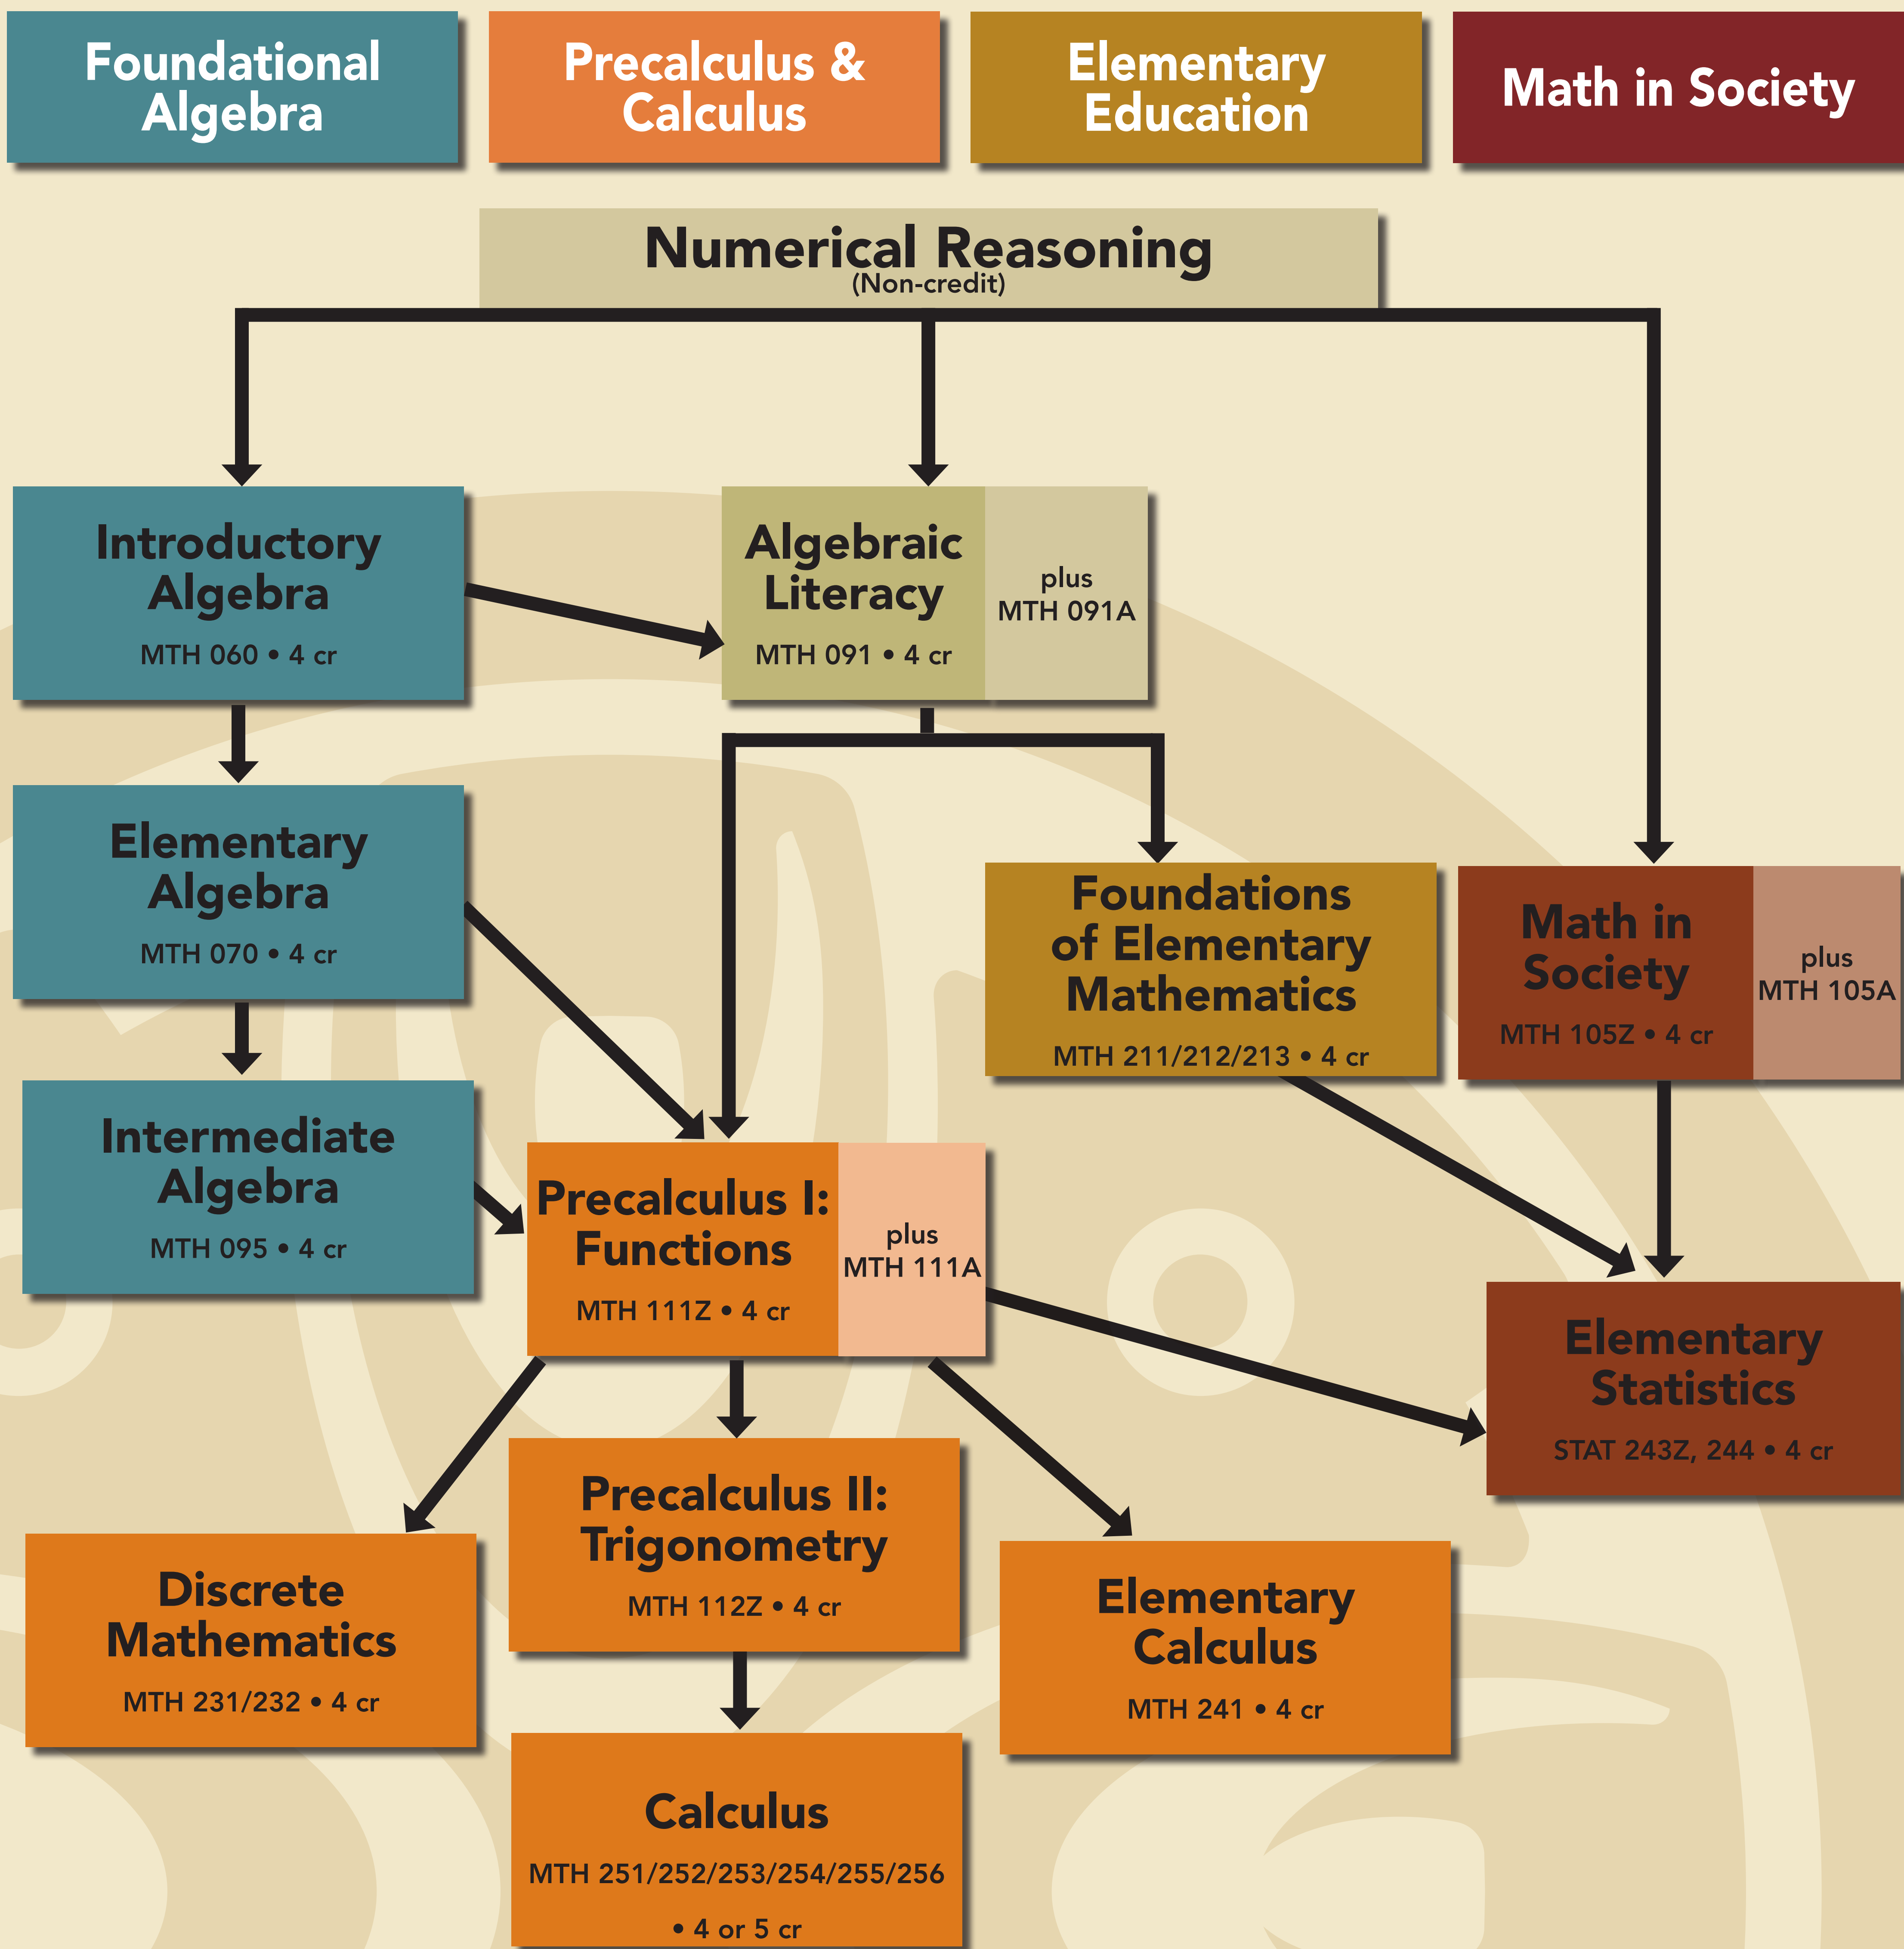

Chemeketa Mathematics

WHAT IS THE MATH FOR YOUR PATH?

Other Opportunities from the Math Program

Math Refresh: Offered each September, new students review and prepare to start their Chemeketa math experience in the right course, on the right foot!

Jump-Start: Offered at the end of fall and winter terms, students earning a D in MTH060, 070, 091 or 095 can show their mastery to avoid retaking the course.

Applied & Technical Math Classes: Students in some CTE programs take math classes not included above. Your advisor will direct you toward MTH052, 053, 081 or 082 if one of those courses is the right math for your path!

DATA Science: Are you interested in pursuing a math related career? Data Science involves elements of math, statistics and computer science. Check out the Data Science transfer track!

Discover
Chemeketa 
 Community College
chemeketa.edu